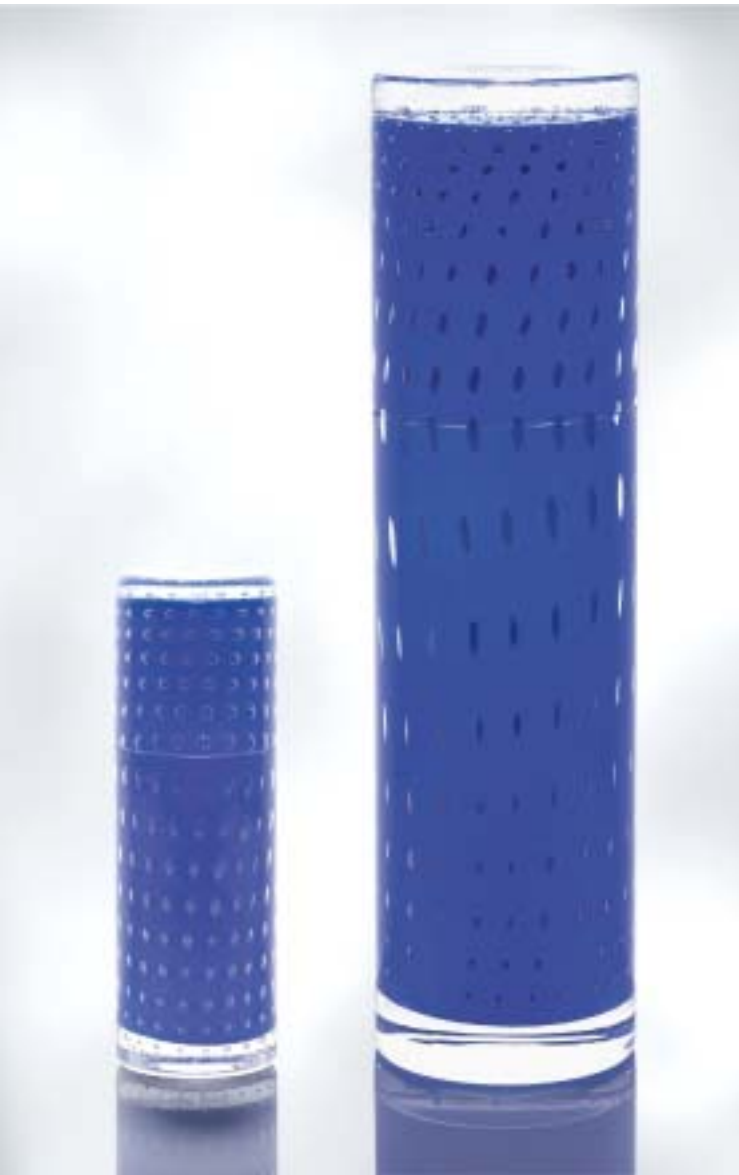

Salvador Dalí (1904-1989)

Emil Pfeiffer
966113/966114/966118
Ø 14.5 cm – H 28 cm/ Ø 11.5 cm – H 22 cm

Journey to the stars

Siem van der Marel
966112
Ø 16.5 cm – H 14 cm

Perhaps it is just a fantasy that the souls of the deceased shine in the firmament as new stars, but it is a wonderful fantasy.

Aqua cylinder

Sunny van Zijst
966100/966101
Ø 12 cm – H 45 cm/ Ø 65 cm – H 20 cm

Aqua trapezium

Sunny van Zijst
966104/966105
Ø 20 cm – H 22 cm/ Ø 12 cm – H 12 cm

*The oceans are the open eyes of the earth, symbol of the unconscious.
In the mythology of many cultures, water is the frontier of the underworld.*

Aqua oval

Sunny van Zijst
966106/966107

Ø 30 cm – H 16 cm/ Ø 15 cm – H 9 cm

Emil Pfeiffer
966115/966116
Ø 18 cm – H 20 cm/ Ø 13,5 cm – H 15 cm

*“The value of life lies not in the length of days,
but in the use we make of them.” Michel de Montaigne (1533-1592)*

Aqua sphere

Sunny van Zijst
966102/966103
Ø 20 cm/ Ø 12 cm

Infinity

*A circle cut with a vertical line
running through the centre is the
ancient symbol for fertility and infinity.
Without fertility there is no new life,
without life there is no death.*